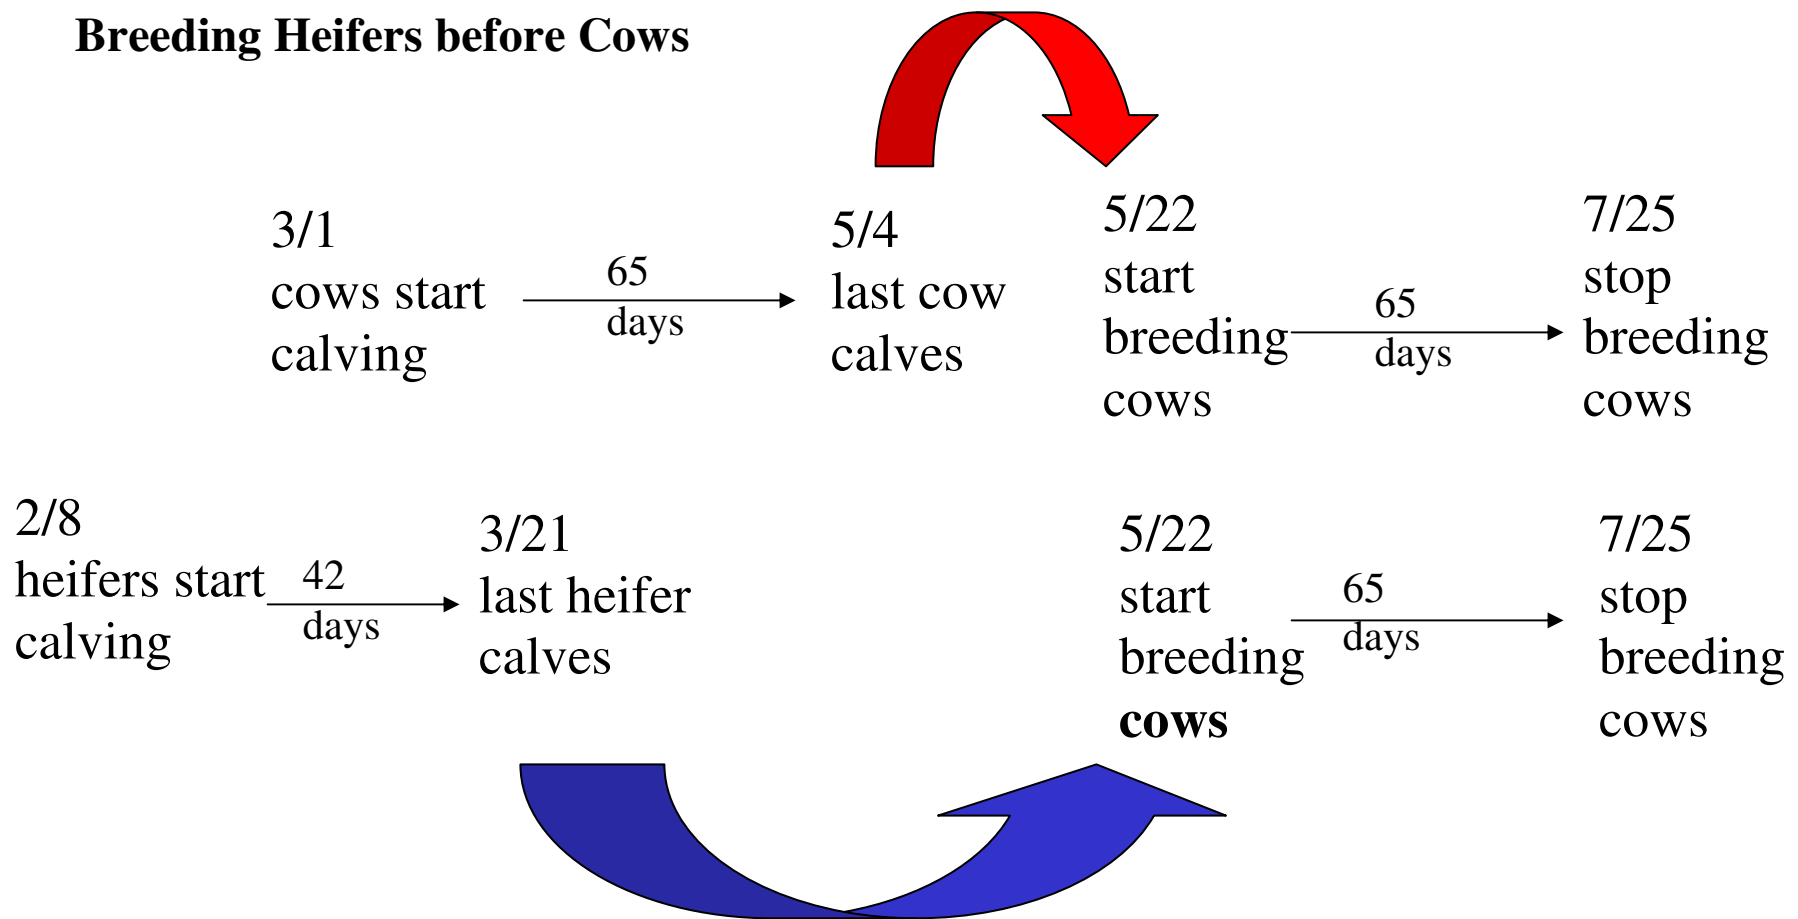

Breeding Heifers before Cows

From 3/1 to 5/22, first cow has 82 days “lag” from calving to start of breeding

From 5/4 to 5/22, last cow has 18 days “lag” from calving to start of breeding

From 2/8 to 5/22, first heifer has 103 days “lag” from calving to start of breeding

From 3/21 to 5/22, last heifer has 62 days “lag” from calving to start of breeding